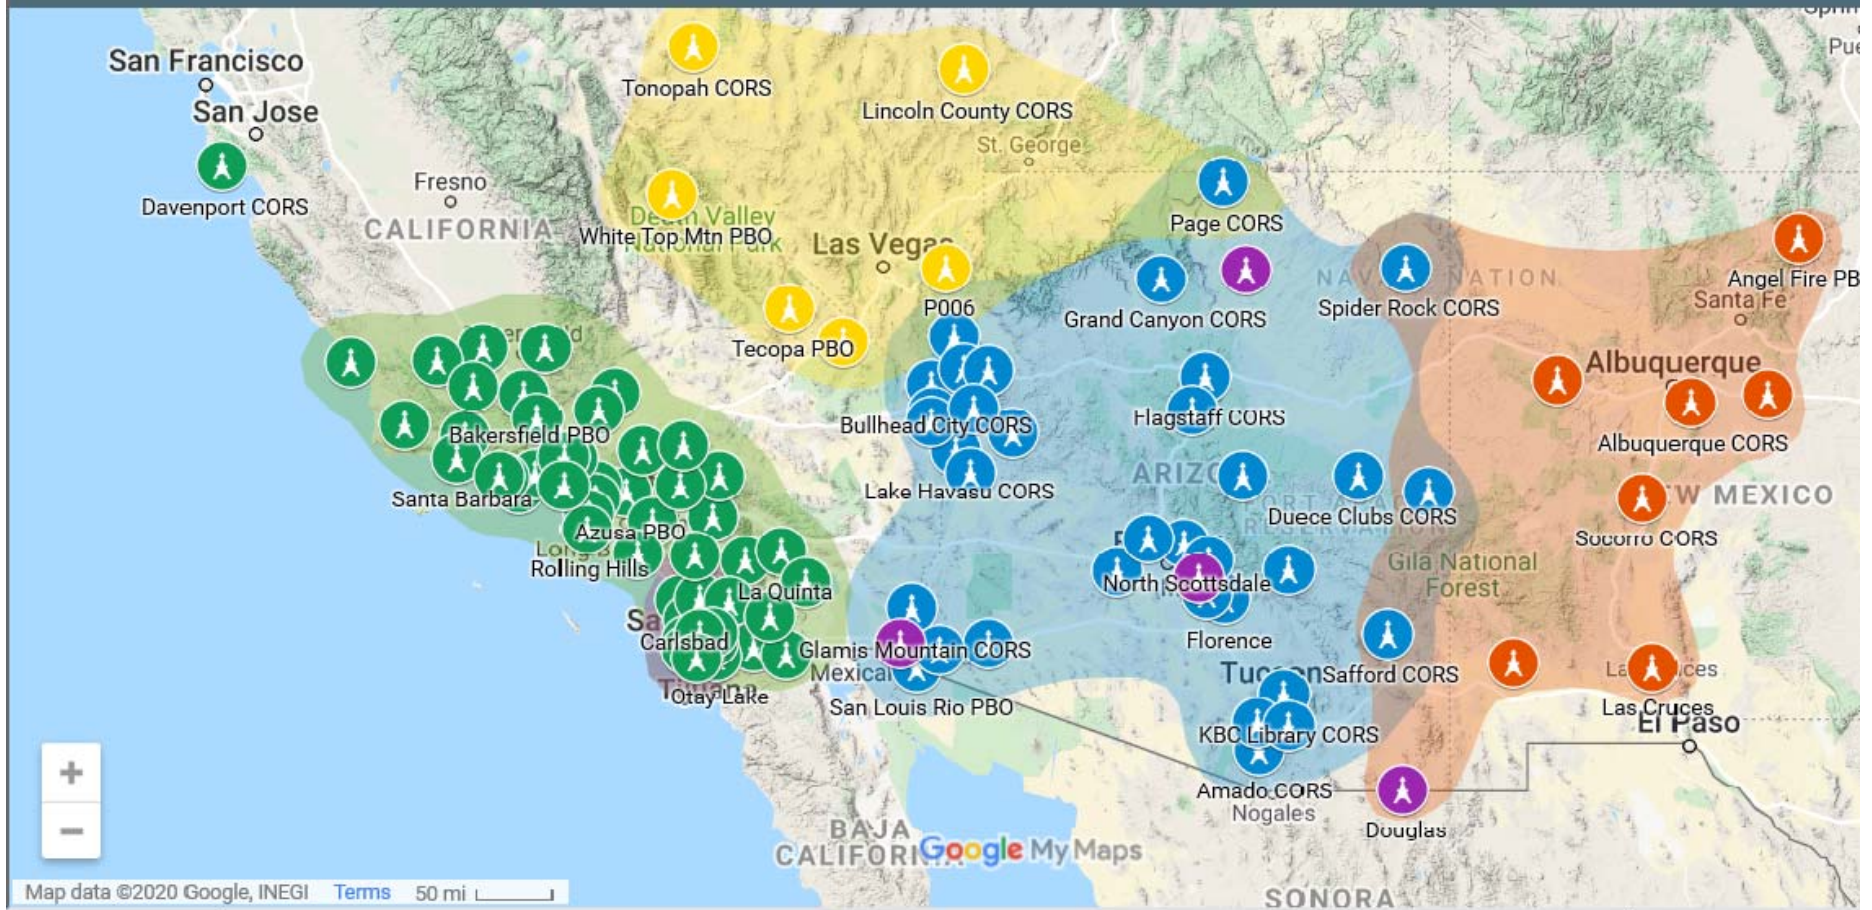

AZGPS CALVRS Stations ★

IP Address: 184.105.97.107 Port Designation (See Table Below)

	Network	CMR+	CMRx	RTCM3.1	Raw	RTCM3.2 (MSM)
	AZGPS	9000	9001	9002	9003	9004
	CALVRS	9005	9006	9007	9008	9009
	Nevada	9010	9011	9012	9013	9014
	New Mexico	9015	9016	9017	9018	9019
	New Stations Coming Online Shortly					